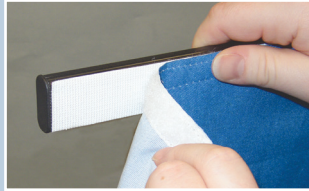

Premier™ Retractable Banner Stand

Features and Benefits

- ◆ Rolled graphic extends and retracts in seconds for easy set-up
- ◆ Telescopic pole with height adjustment up to 8' H
- ◆ Graphic extends from low-profile aluminum housing, providing easy transport
- ◆ Securely attach graphic at top of pole with integrated Hook and Loop
- ◆ Rolled graphic secures to housing with Hook and Loop – to replace, simply detach and apply new graphic
- ◆ Ideal for vinyl, fabric and other pliable materials
- ◆ 6" H x 4" W x 40" L travel bag included
- ◆ Silver aluminum pole / black aluminum housing

Banner retracts for easy set-up and take down

Create a high impact display in seconds with siffron's Premier™ Retractable Banner Stand. Perfect for booth graphics or in-store promotions, stand can be extended up to 8' and retracted for easy set-up and take down.