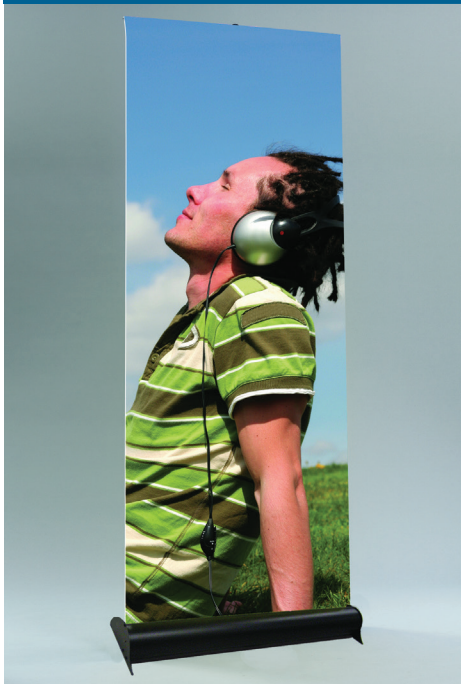

Premier™ Retractable Banner Stand

Features and Benefits

- ◆ Rolled graphic extends and retracts in seconds for easy set-up
- ◆ Telescopic pole with height adjustment up to 8' H
- ◆ Graphic extends from low-profile aluminum housing, providing easy transport
- ◆ Securely attach graphic at top of pole with integrated Hook and Loop
- ◆ Rolled graphic secures to housing with Hook and Loop – to replace, simply detach and apply new graphic
- ◆ Ideal for vinyl, fabric and other pliable materials
- ◆ 6" H x 4" W x 40" L travel bag included
- ◆ Silver aluminum pole / black aluminum housing

Banner retracts for easy set-up and take down

Create a high impact display in seconds with siffron's Premier™ Retractable Banner Stand. Perfect for booth graphics or in-store promotions, stand can be extended up to 8' and retracted for easy set-up and take down.

Black aluminum housing protects the graphic and folds up for convenient transport and storage.

Specifications

Item No.	Ref. No.	Dimensions	Finish	Pack
9507272400	-	24" W	Silver	1
9507273600	-	36" W	Silver	1