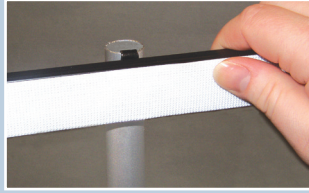

Premier™ Retractable Banner Stand

Features and Benefits

- ◆ Rolled graphic extends and retracts in seconds for easy set-up
- ◆ Telescopic pole with height adjustment up to 8' H
- ◆ Graphic extends from low-profile aluminum housing, providing easy transport
- ◆ Securely attach graphic at top of pole with integrated Hook and Loop
- ◆ Rolled graphic secures to housing with Hook and Loop – to replace, simply detach and apply new graphic
- ◆ Ideal for vinyl, fabric and other pliable materials
- ◆ 6" H x 4" W x 40" L travel bag included
- ◆ Silver aluminum pole / black aluminum housing

Banner retracts for easy set-up and take down

Create a high impact display in seconds with siffron's Premier™ Retractable Banner Stand. Perfect for booth graphics or in-store promotions, stand can be extended up to 8' and retracted for easy set-up and take down.

Black aluminum housing protects the graphic and folds up for convenient transport and storage.

Specifications

Item No.	Ref. No.	Dimensions	Finish	Pack
9507272400	-	24" W	Silver	1
9507273600	-	36" W	Silver	1